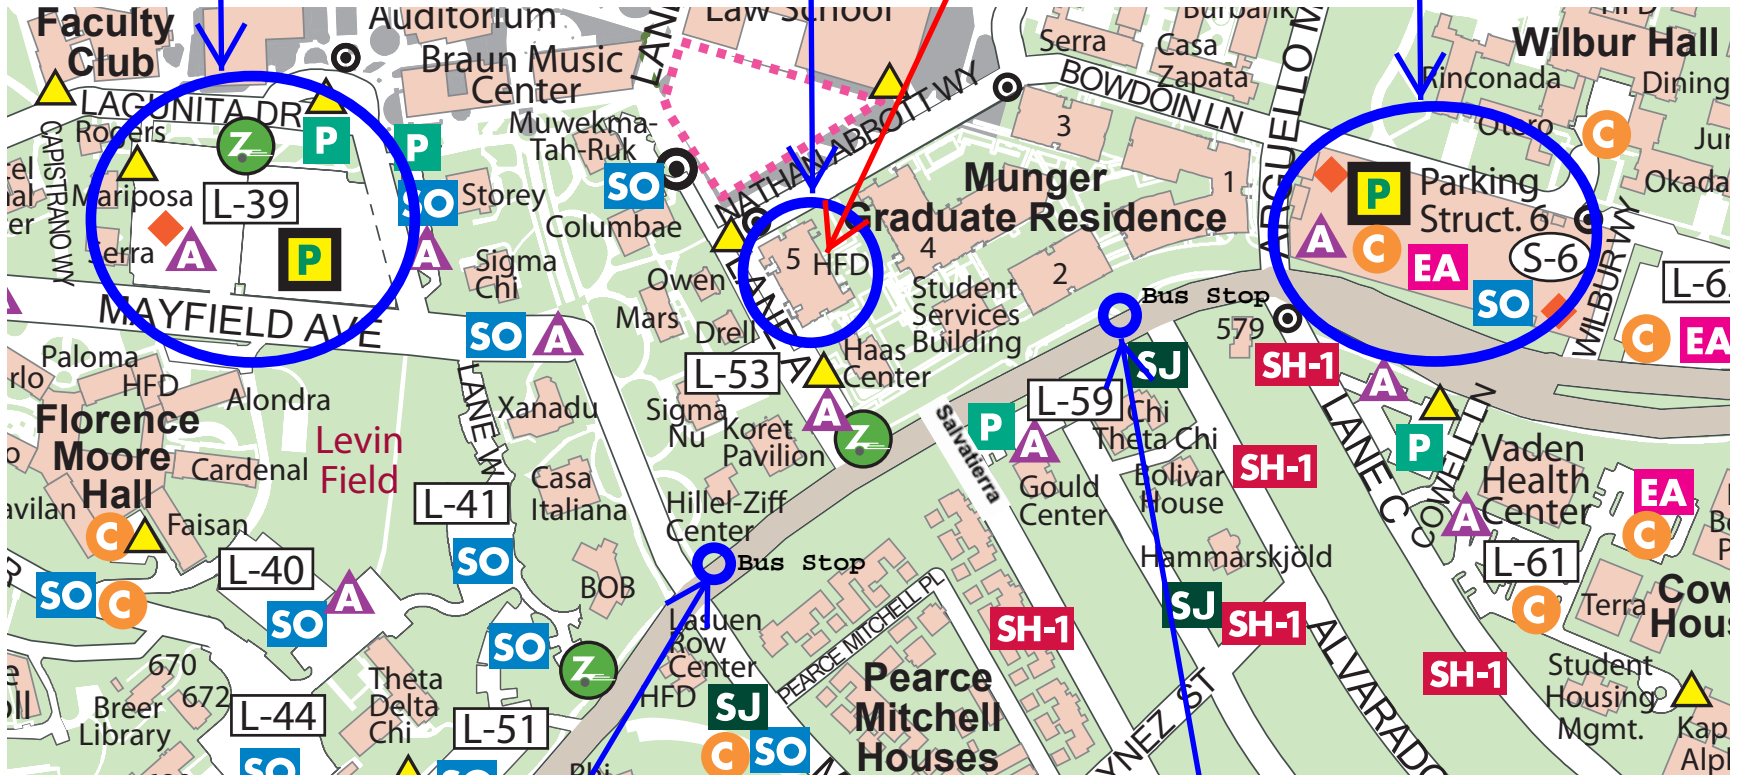

Parking Lot

Munger, Jacobson-Sorensen Hall

Parking Structure

Entrance

Marguerite Bus Stop at Campus and Mayfield

Marguerite Bus Stop at Campus an Alvarado